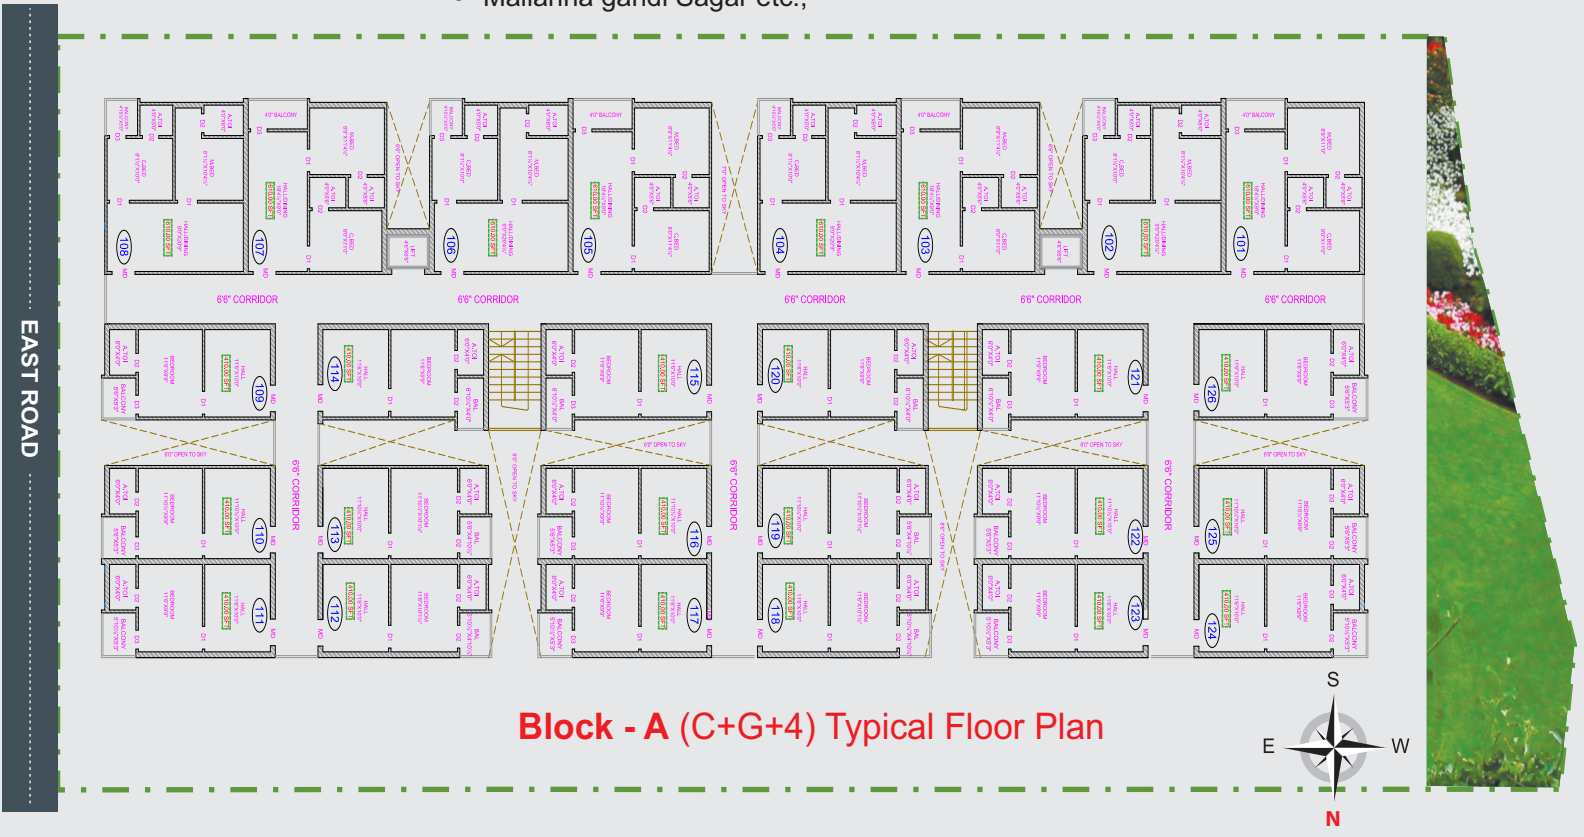

SITE SEEING PLACES

- Sri Laxmi Narasimha Swamy Temple
- Surendrapuri
- Silpa Ramam
- Yadadri Mini tank bund
- Baswapur Reservoir
- Bhongir Fort
- Kolanpaka Jain Temple
- Kondamadugu Temple
- Mallanna gandi Sagar etc.,

Disclaimer: This flyer is only a conceptual presentation and not a legal offering. Developer reserves the right to alter and make changes in specifications and plans as deemed fit.